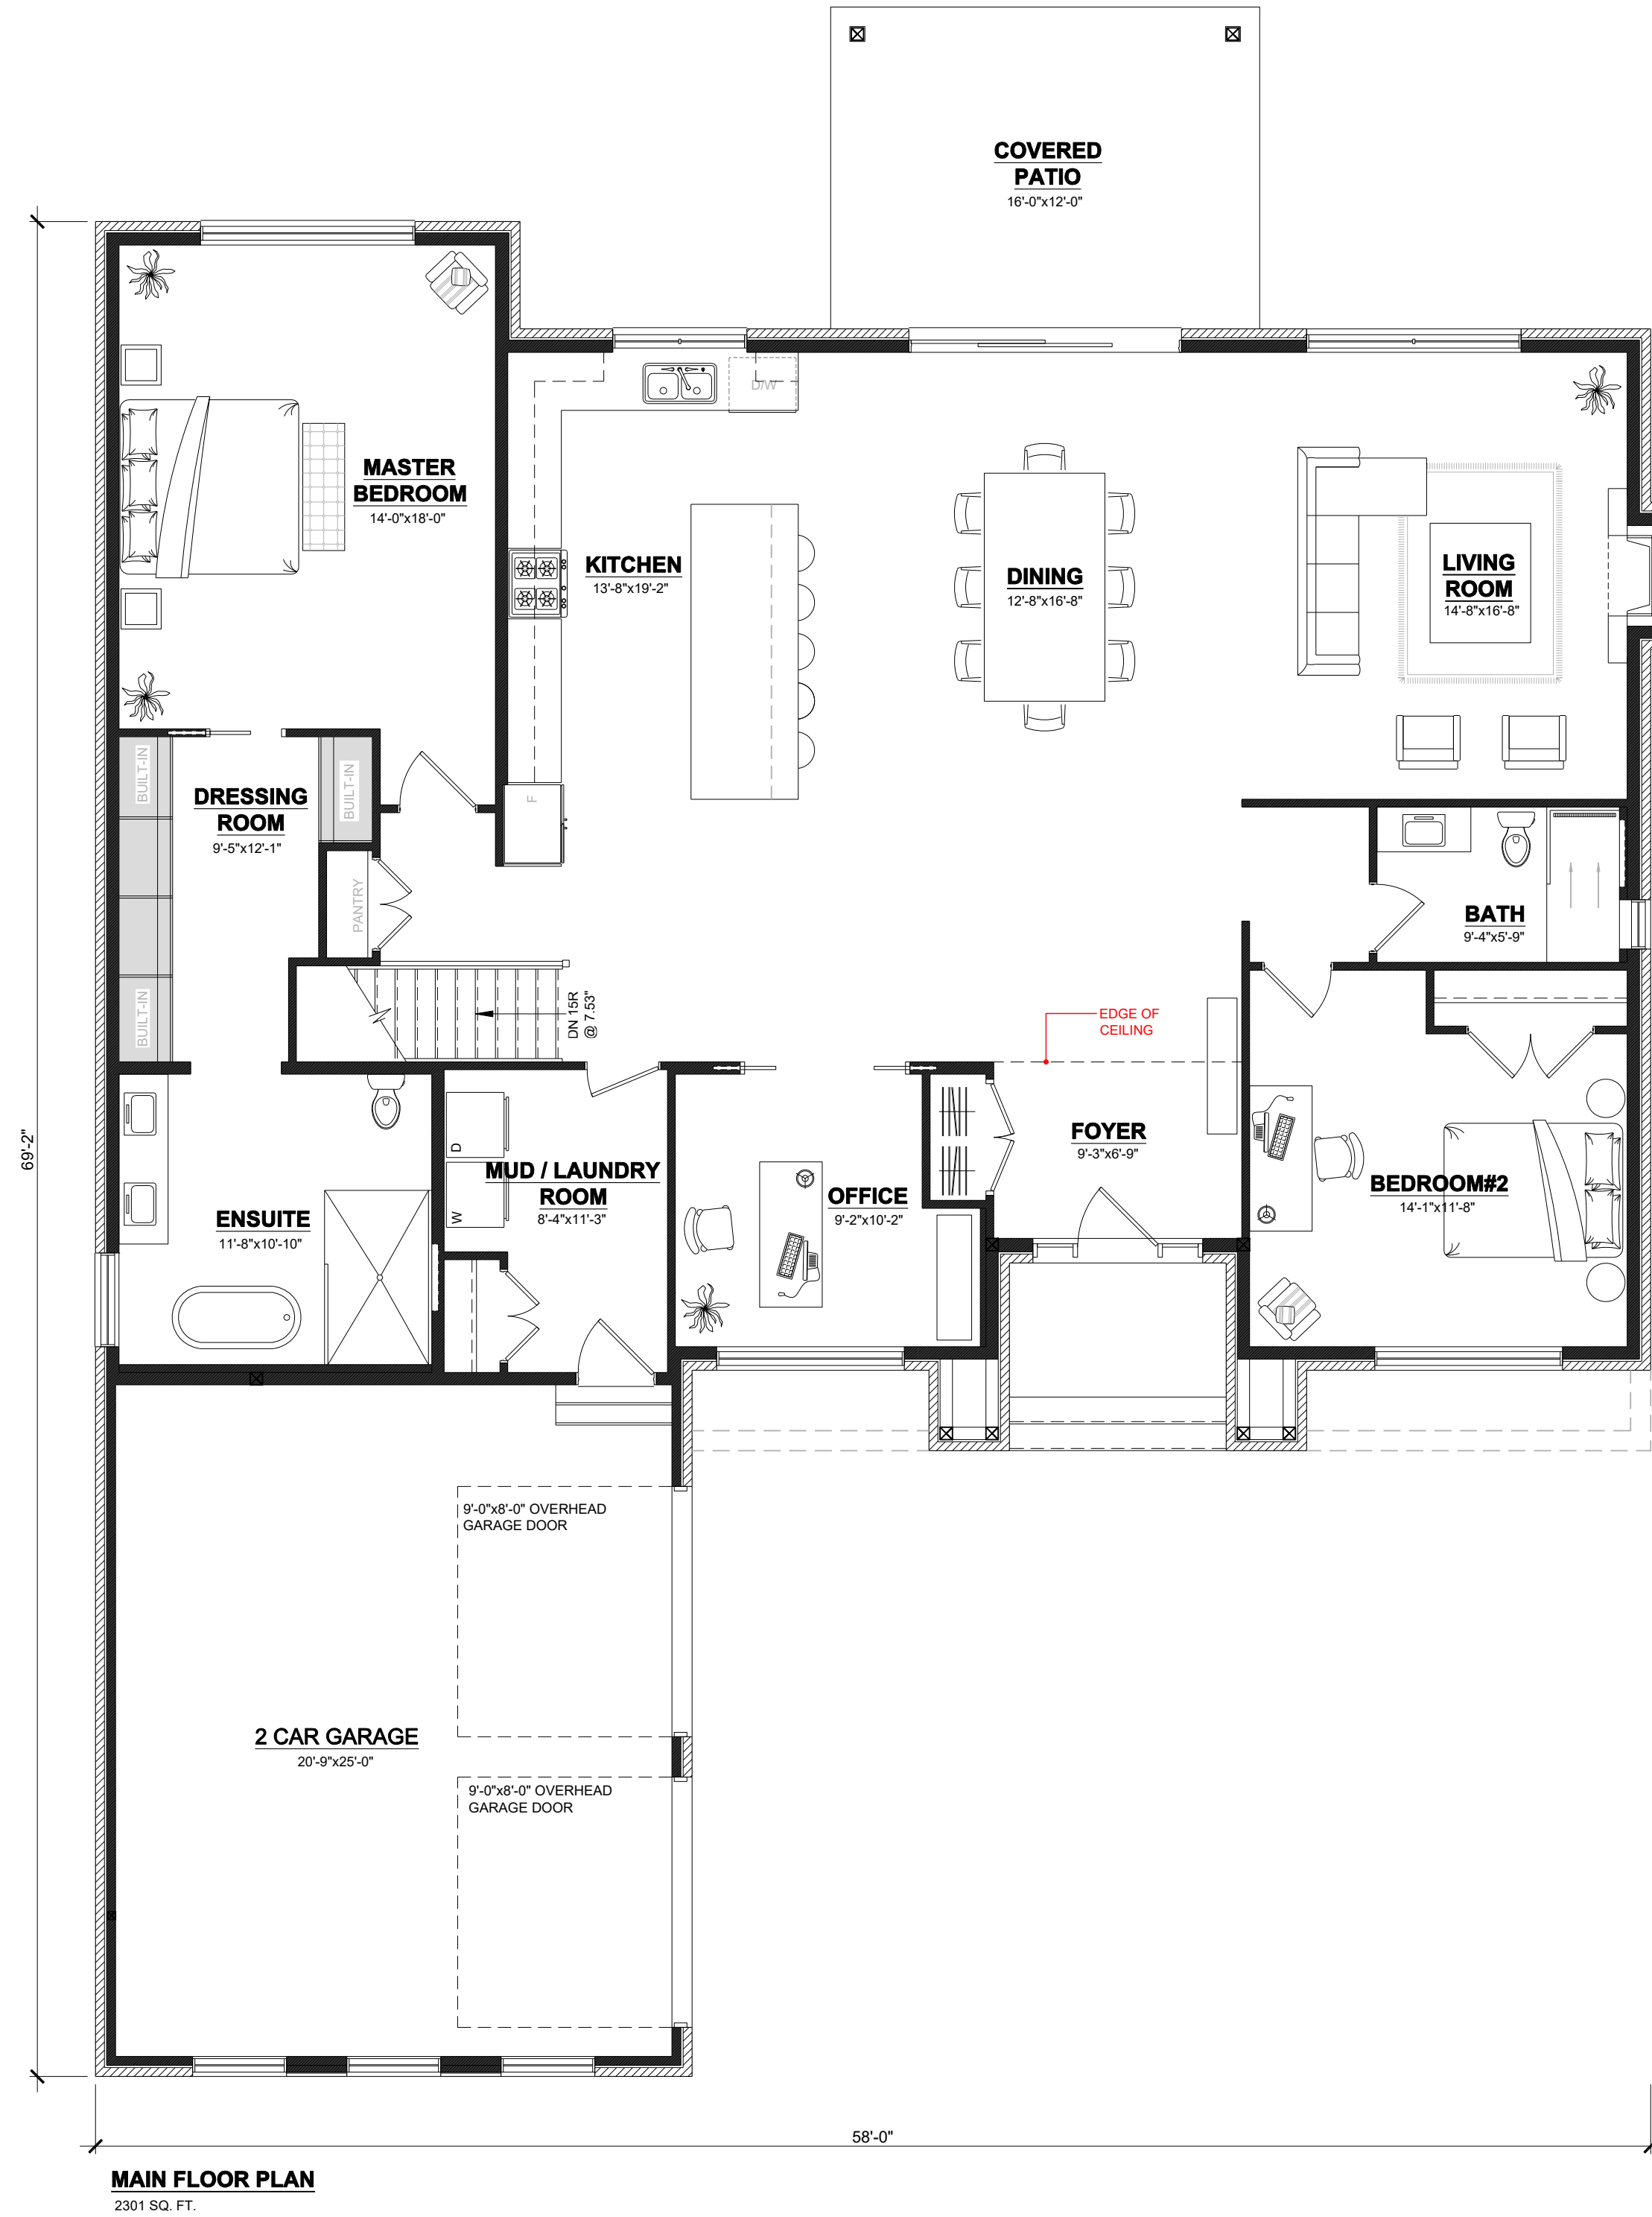

MILLSTONE HOMES  
OF LONDON

**PROPOSED MAIN & BASEMENT FLOOR PLAN**

LOT 38 SILVER CREEK CRESCENT  
2,301 SQFT MAIN FLOOR  
1,406 SQFT FINISHED BASEMENT