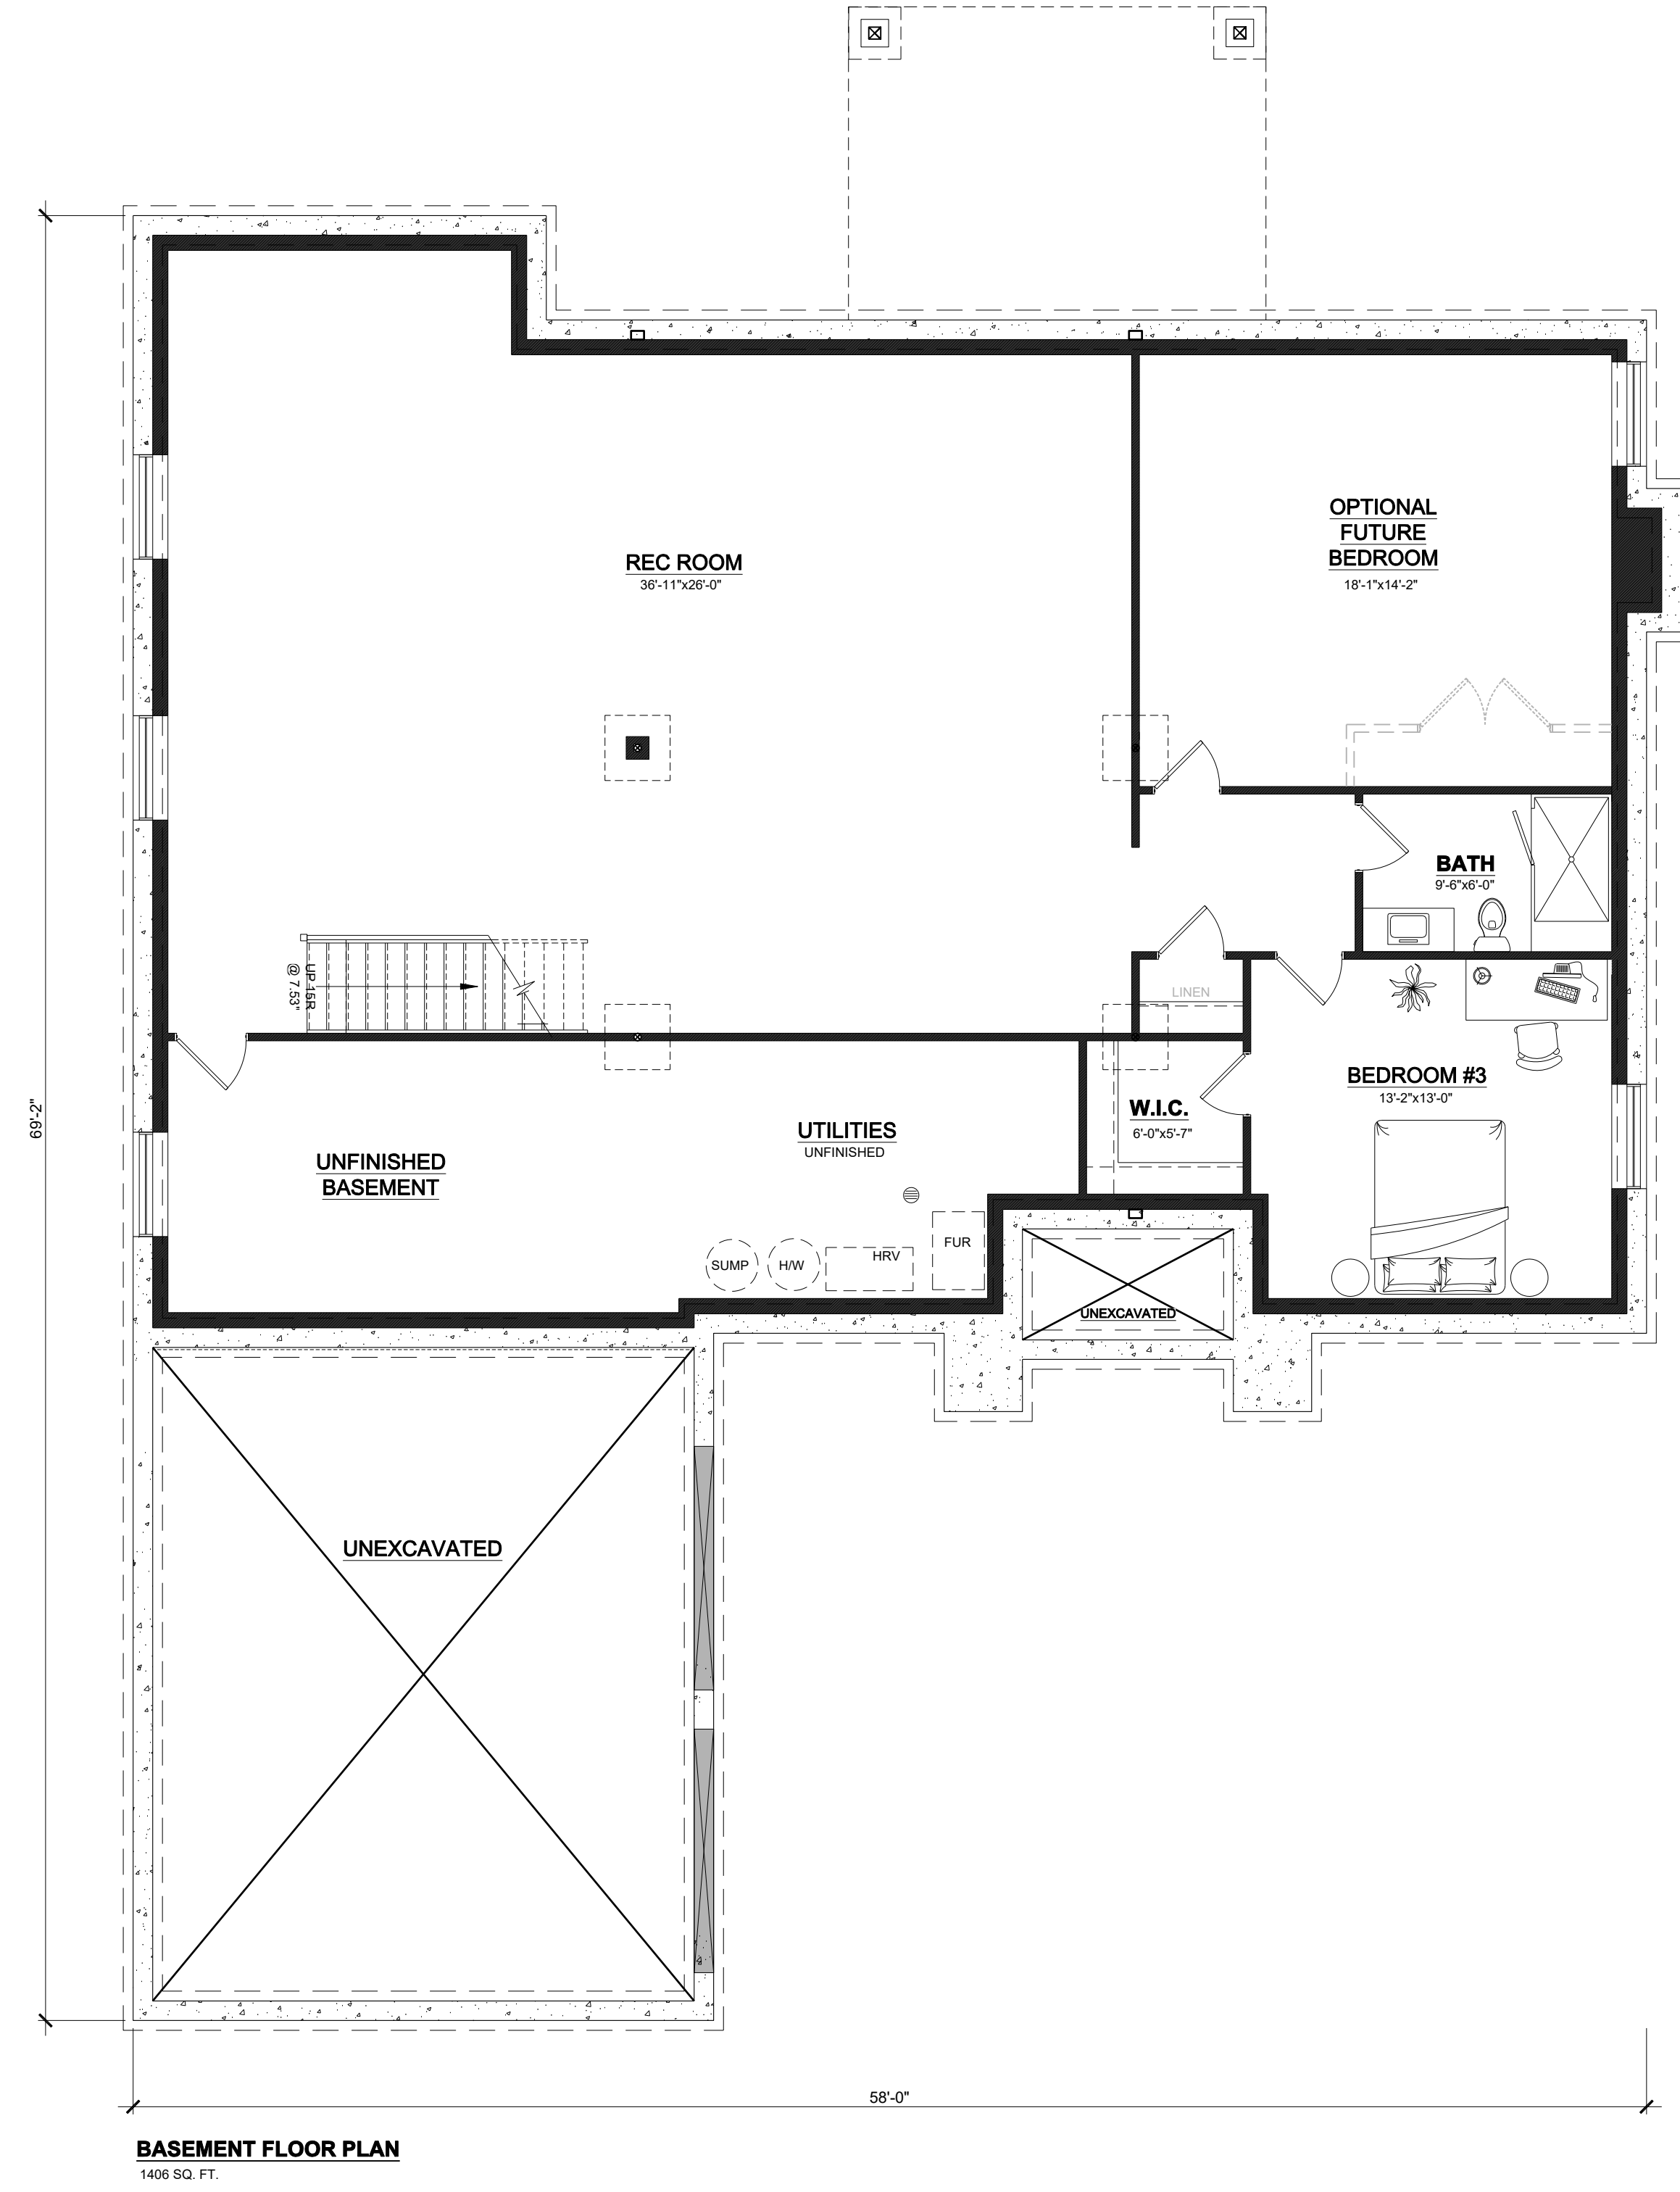

MILLSTONE HOMES  
OF LONDON

**PROPOSED MAIN & BASEMENT FLOOR PLAN**

LOT 38 SILVER CREEK CRESCENT  
2,301 SQFT MAIN FLOOR  
1,406 SQFT FINISHED BASEMENT